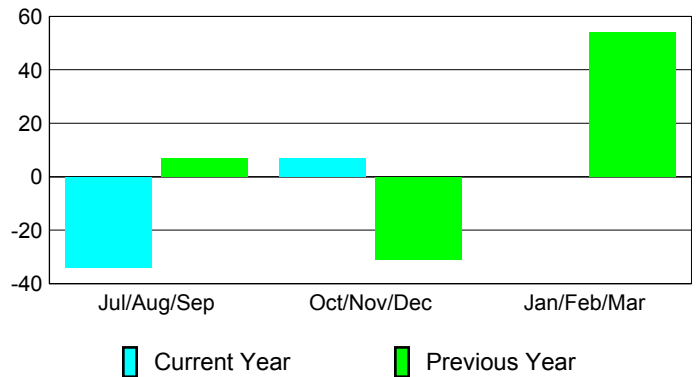

**Membership Results
2012-2013**

**Membership
2011-2012**

Month	Net Memb Goal	Actual New Memb	Actual Dropped Memb	Gain/Loss of Memb	Gain/Loss of Memb
Jul/Aug/Sep	2	20	-54	-34	7
Oct/Nov/Dec	2	47	-40	7	-31
Jan/Feb/Mar	5	0	0	0	54
Totals	9	67	-94	-27	30

Membership Results 2012-2013

Goal, New, Dropped, Gain/Loss

Comparison of Membership Gain/Loss

Current Year Compared to the Previous Year

Gender Comparison 2012-2013

Jul/Aug/Sep

Oct/Nov/Dec

Jan/Feb/Mar