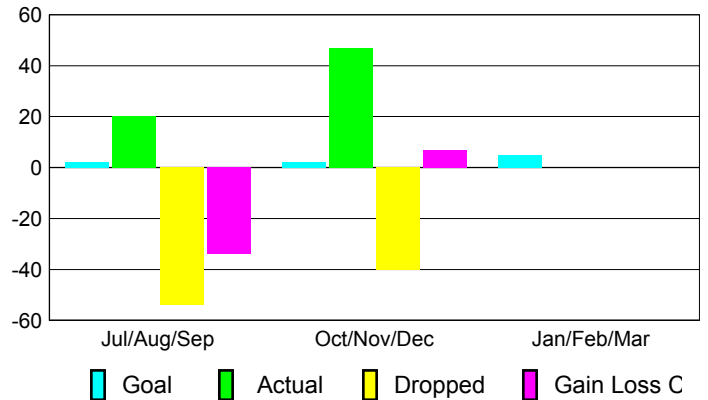

Membership Results 2012-2013

Goal, New, Dropped, Gain/Loss

Comparison of Membership Gain/Loss

Current Year Compared to the Previous Year